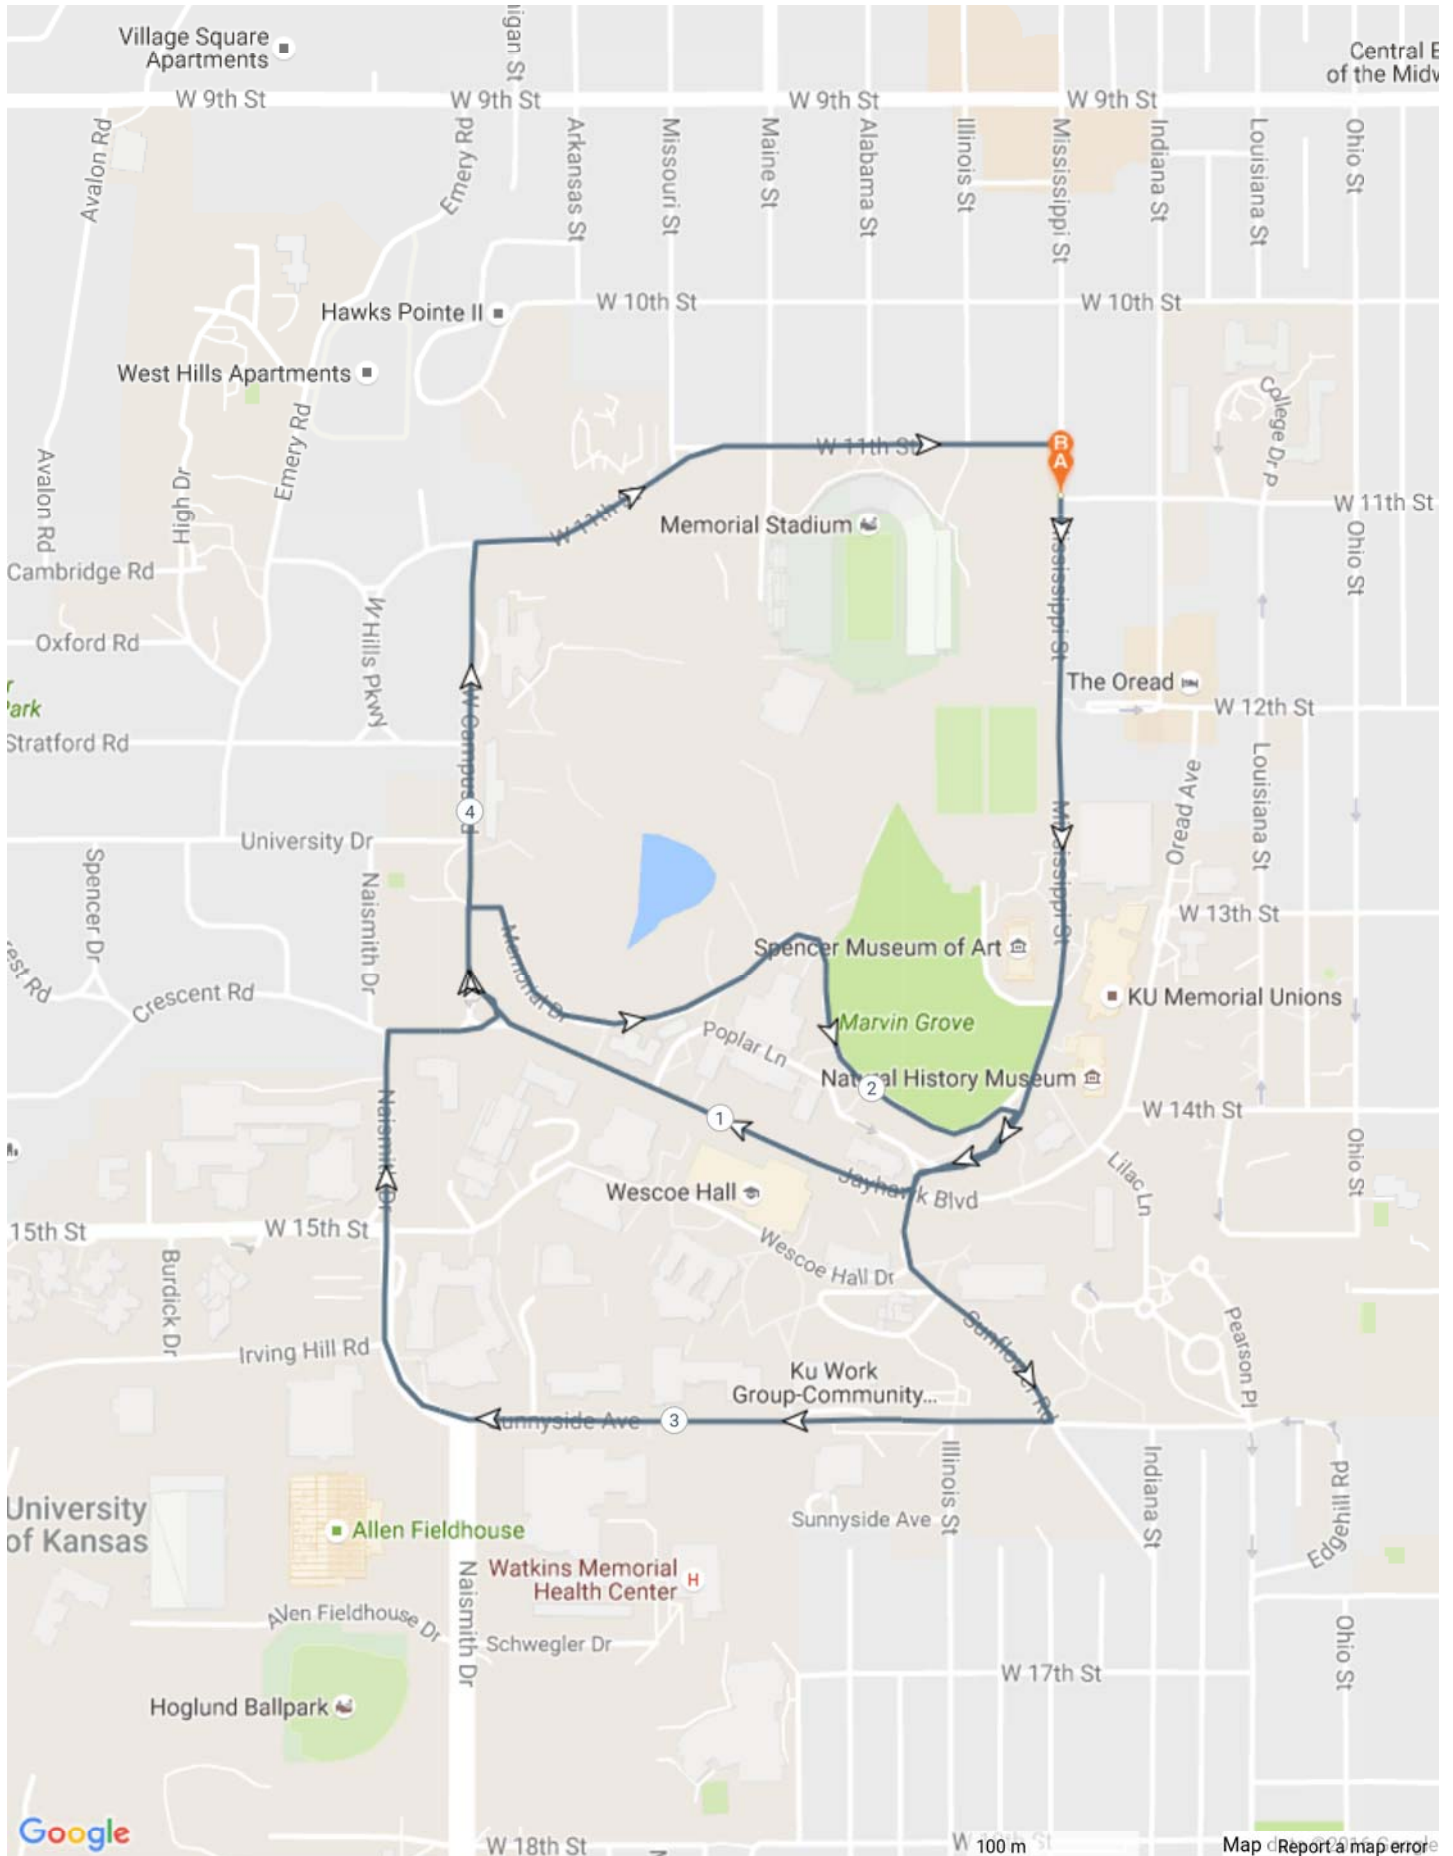

plotaroute.com - KU Campus 1 (4.940 km)

No	Km	Turn	Directions
1	0.000		Start near 1111-1127 Mississippi St, Lawrence, KS 66044, USA
2	0.027		Head south on Mississippi St
3	0.514		Turn right onto Mississippi St
4	0.725	↖	Head southwest on Mississippi St toward Poplar Ln
5	0.787	→	Turn right onto Jayhawk Blvd
6	1.238	↖	At Chi Omega Fountain (circle) vere right on to W Campus Rd
7	1.333		Head north on W Campus Rd toward Memorial Dr
8	1.373	→	Turn right onto Memorial Dr
9	1.407	→	Turn right to stay on Memorial Dr
10	1.829	→	Continue to follow Memorial Dr passing Campanile
11	2.327		Cross Jayhawk Blvd vere left toward Sunflower Rd
12	2.430		Head southeast on Sunflower Rd toward Sunnyside Ave
13	2.612	↘	Turn right onto Sunnyside Ave
14	2.964		Head west on Sunnyside Ave toward Naismith Dr
15	3.263	↖	Continue onto Naismith Dr
16	3.340		Head north on Naismith Dr (passing Irving Hill Rd & 15th St)
17	3.659	→	Turn right onto Crescent Rd
18	3.721		Head east on Crescent Rd
19	3.792	↖	At Chi Omega Fountain (circle) take the 2nd exit onto W Campus Rd
20	3.935		Head north on W Campus Rd toward 11th St
21	4.277	→	Turn right onto W 11th St
22	4.558		Continue east on 11th St which turns into Fambrough Dr
23	4.739		Continue east on Fambrough Dr toward Mississippi St
24	4.902	→	Turn right onto Mississippi St
25	4.940		Turn right into Lot 94 driveway to finish line